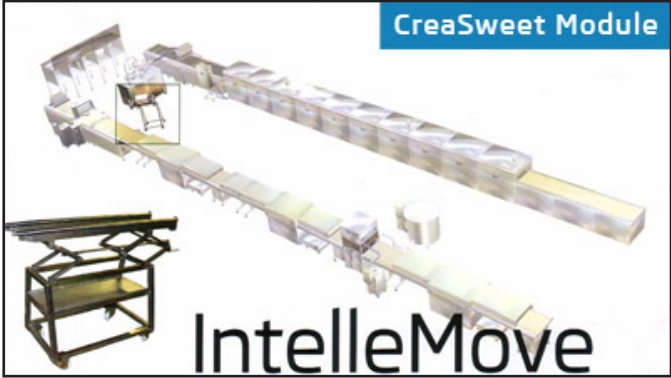

CreaSweet Module IntelleMove

advanced
neofood
machinery gmbh

The unique module for moving deposition heads inside the factory, for washing heads and their installation on their post of lines without any hard efforts. Reduces possibility of breakage of heads at the time of assembling and dismounting of heads on the lines